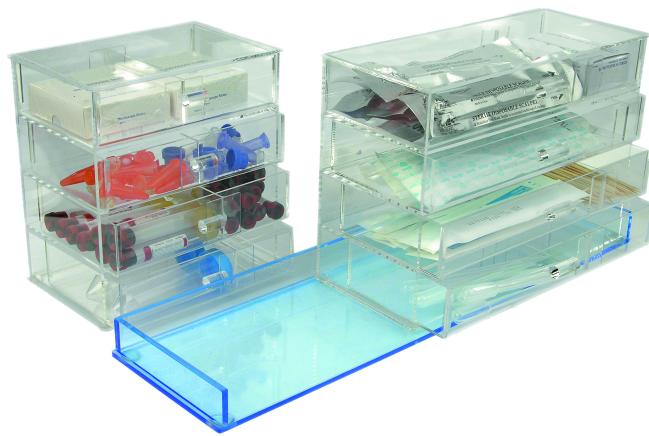

# 4-Drawer Organizer Set

Model: 48512

Organize your work with these handy desktop units. Select 8" or 12" width, each with 4 drawers you can see-through.

Each drawer features movable dividers to customize the space to fit your needs.

Great for storing controls, calibrators or reagents in and out of the refrigerator.

**ADDITIONAL INFORMATION**

<b>SPECIFICATION</b>	<b>Storage</b>	4-drawer 12
<b>SIZE AND WEIGHT</b>	<b>Size</b>	11.5"W x 5.5"D x 16"H