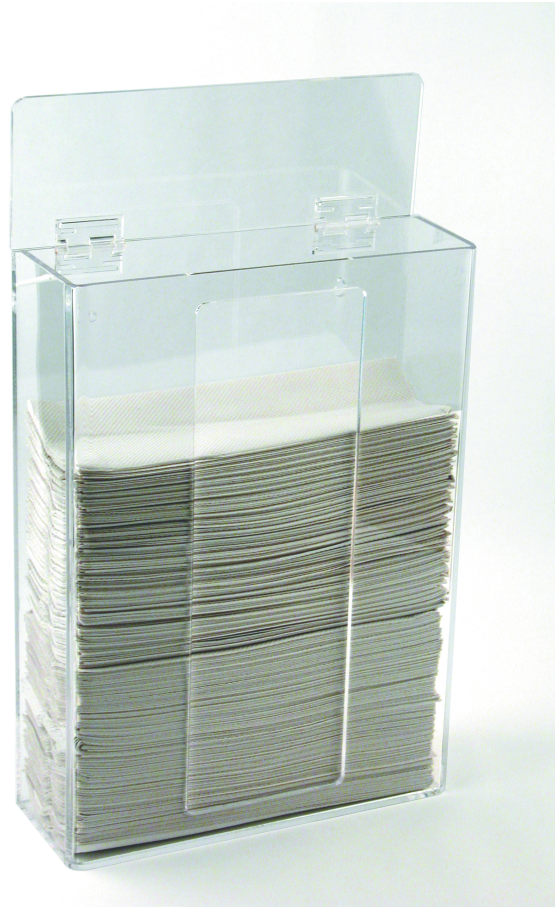

Towel Dispenser

Model: 20600

- 20500 TOWEL DISPENSER, SMALL 10.5"W X 4"D X 6.5"H
- 20600 TOWEL DISPENSER, LARGE 11"W X 4.5"D X 15.25"H

Keep your towels organized, dry and safe from spills in our handy dispensers. Take only one towel at a time, or a handful! Easy access when wearing gloves. Made of sturdy 3/16 acrylic.

ADDITIONAL INFORMATION

SIZE AND WEIGHT

Size

11